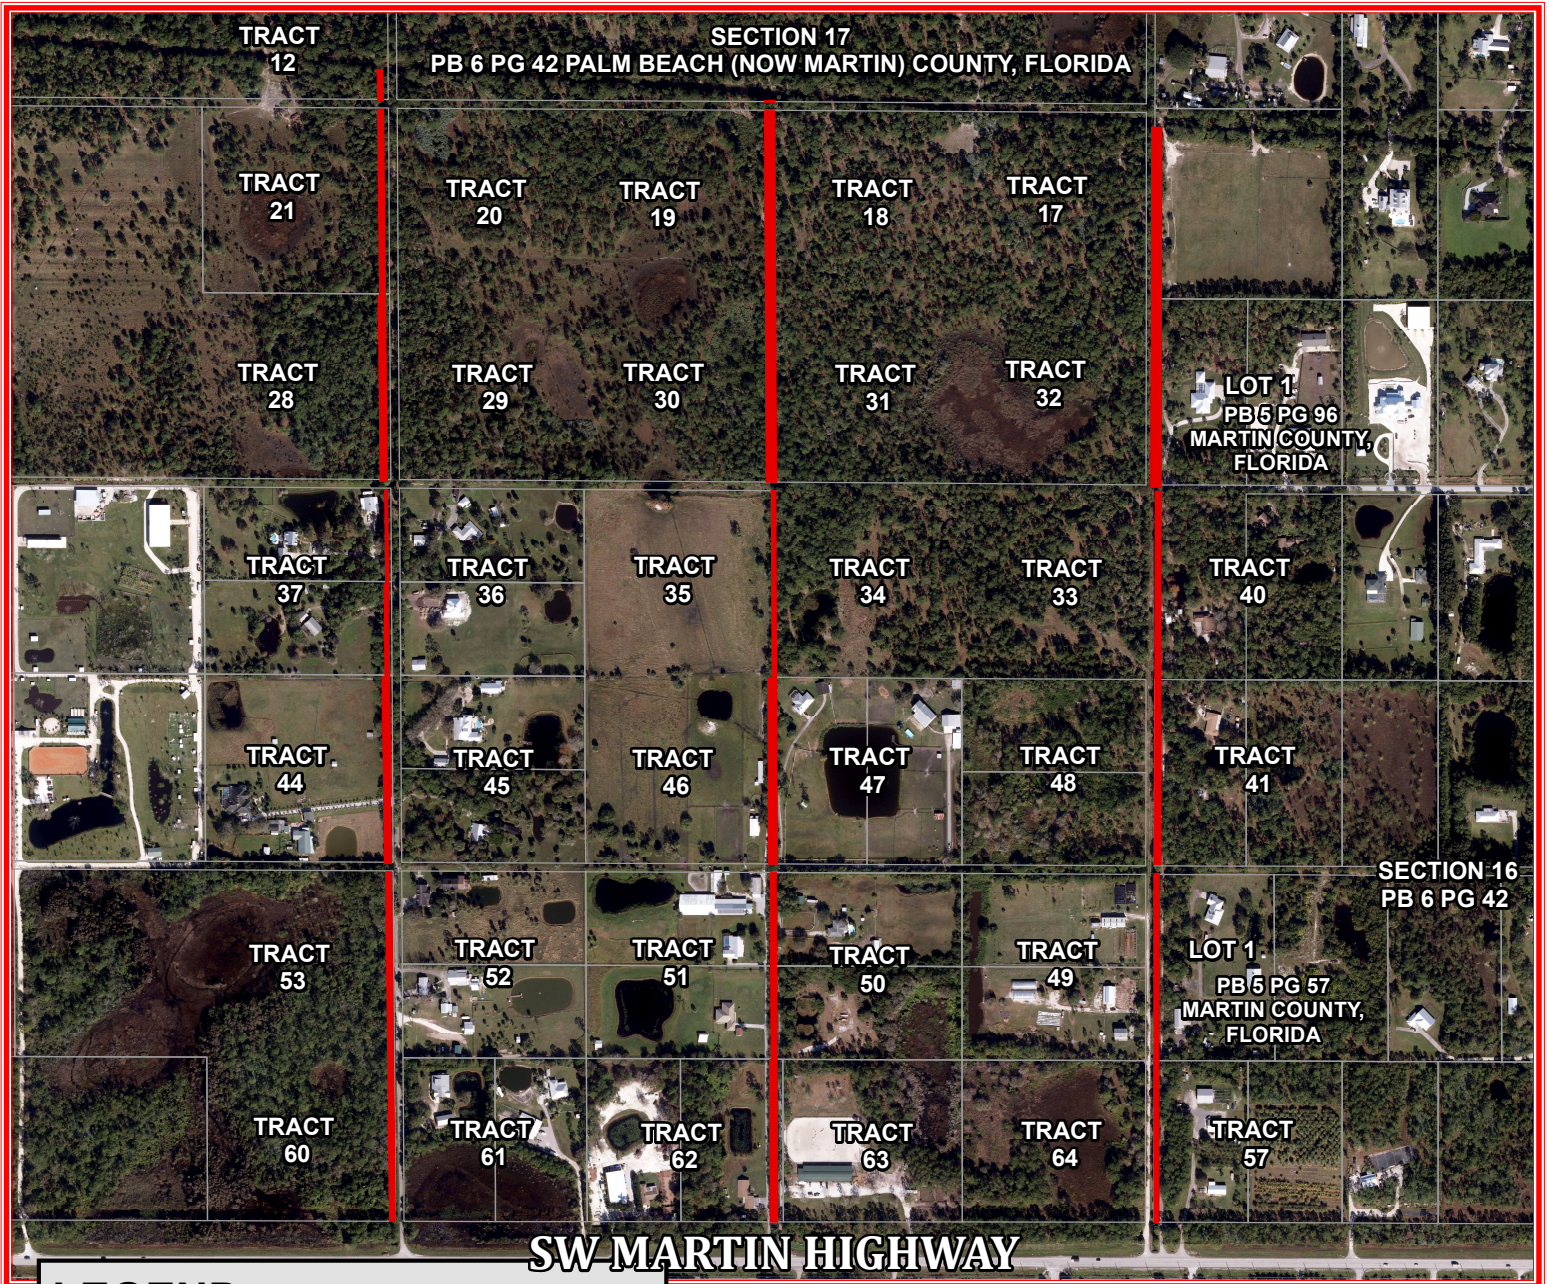

MARTIN COUNTY
PUBLIC WORKS DEPARTMENT
REAL PROPERTY DIVISION
#3629

LOCATION MAP FOR
PALM CITY FARMS
PROPOSED
DRAINAGE EASEMENTS

NOT TO SCALE
 2021 AERIAL

LEGEND

 PROPOSED DRAINAGE EASEMENT

HIBIT ONLY