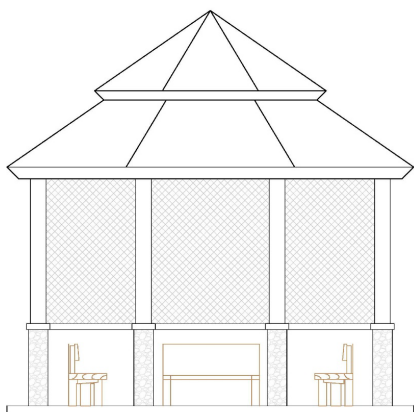

The Log Cabin: Gazebo

Langford Park, Jensen Beach, FL

Goal: Provide outdoor covered area for the active adult participants
and visitors for the Log Cabin

Langford Park, Jensen Beach, FL

Examples

LOG CABIN: GAZEBO