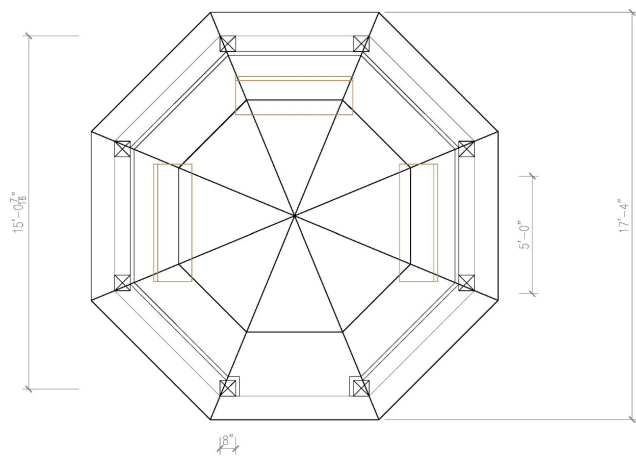

The Log Cabin: Gazebo

Langford Park, Jensen Beach, FL

Goal: Provide outdoor covered area for the active adult participants
and visitors for the Log Cabin

Langford Park, Jensen Beach, FL

Examples

LOG CABIN: GAZEBO