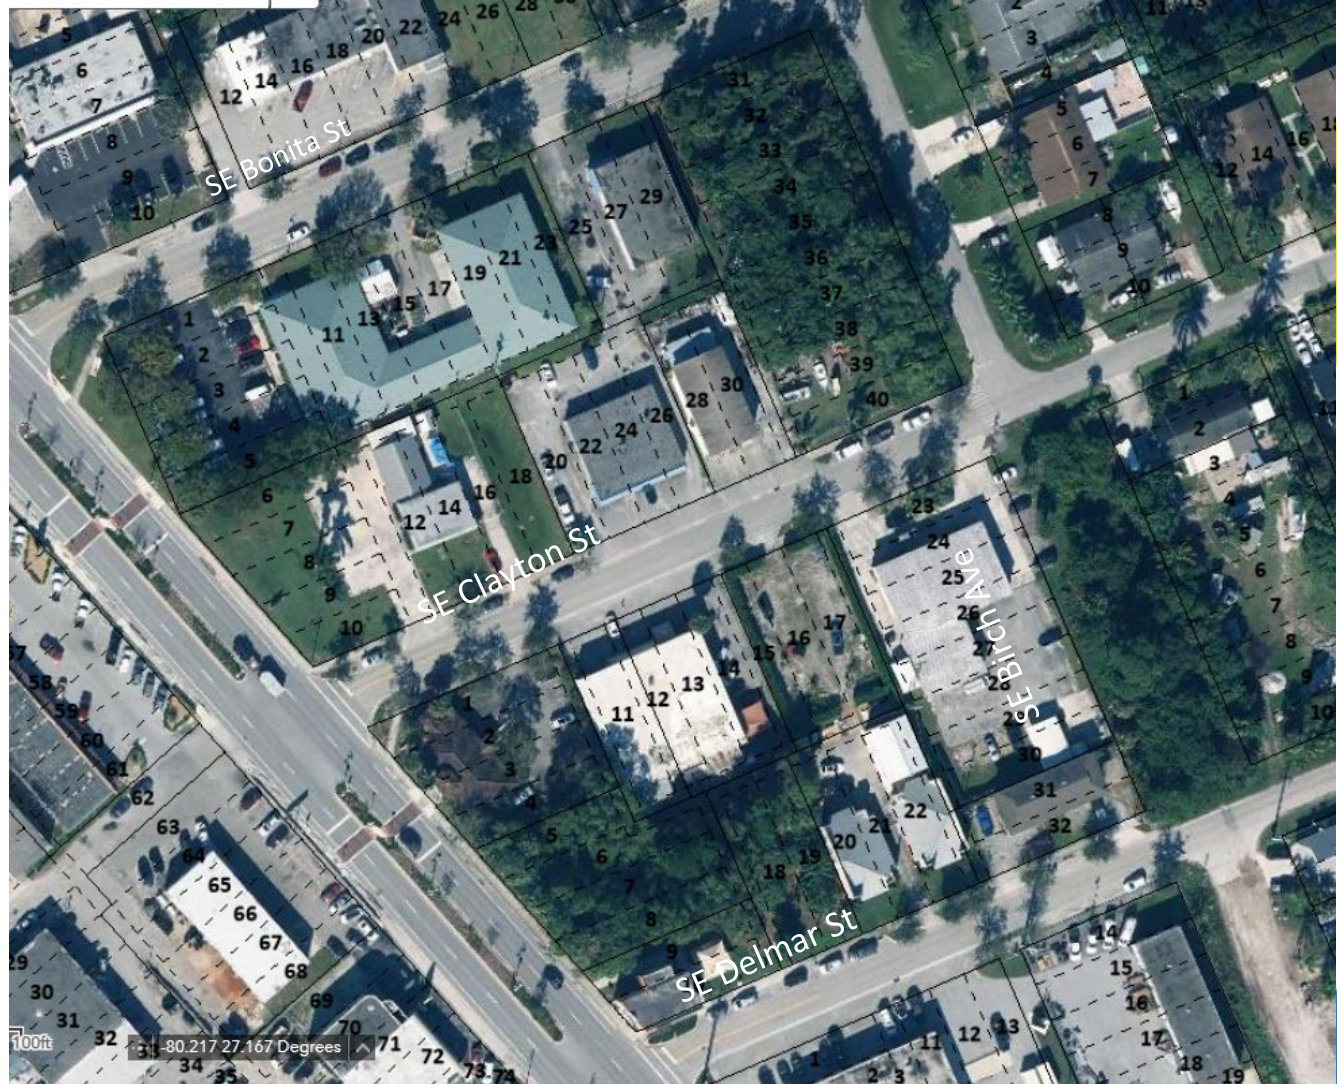

Birch Ave between Clayton St
and Delmar St

- Landscaped walkway

Why?

Safety First

-  Blocked Visibility at Intersections & Crossings
-  Pedestrian Safety
-  Nighttime & Bad Weather Hazards
-  Crime Prevention through Environmental Design (CPTED)

OLD PALM CITY

PORT SALERNO

RIO