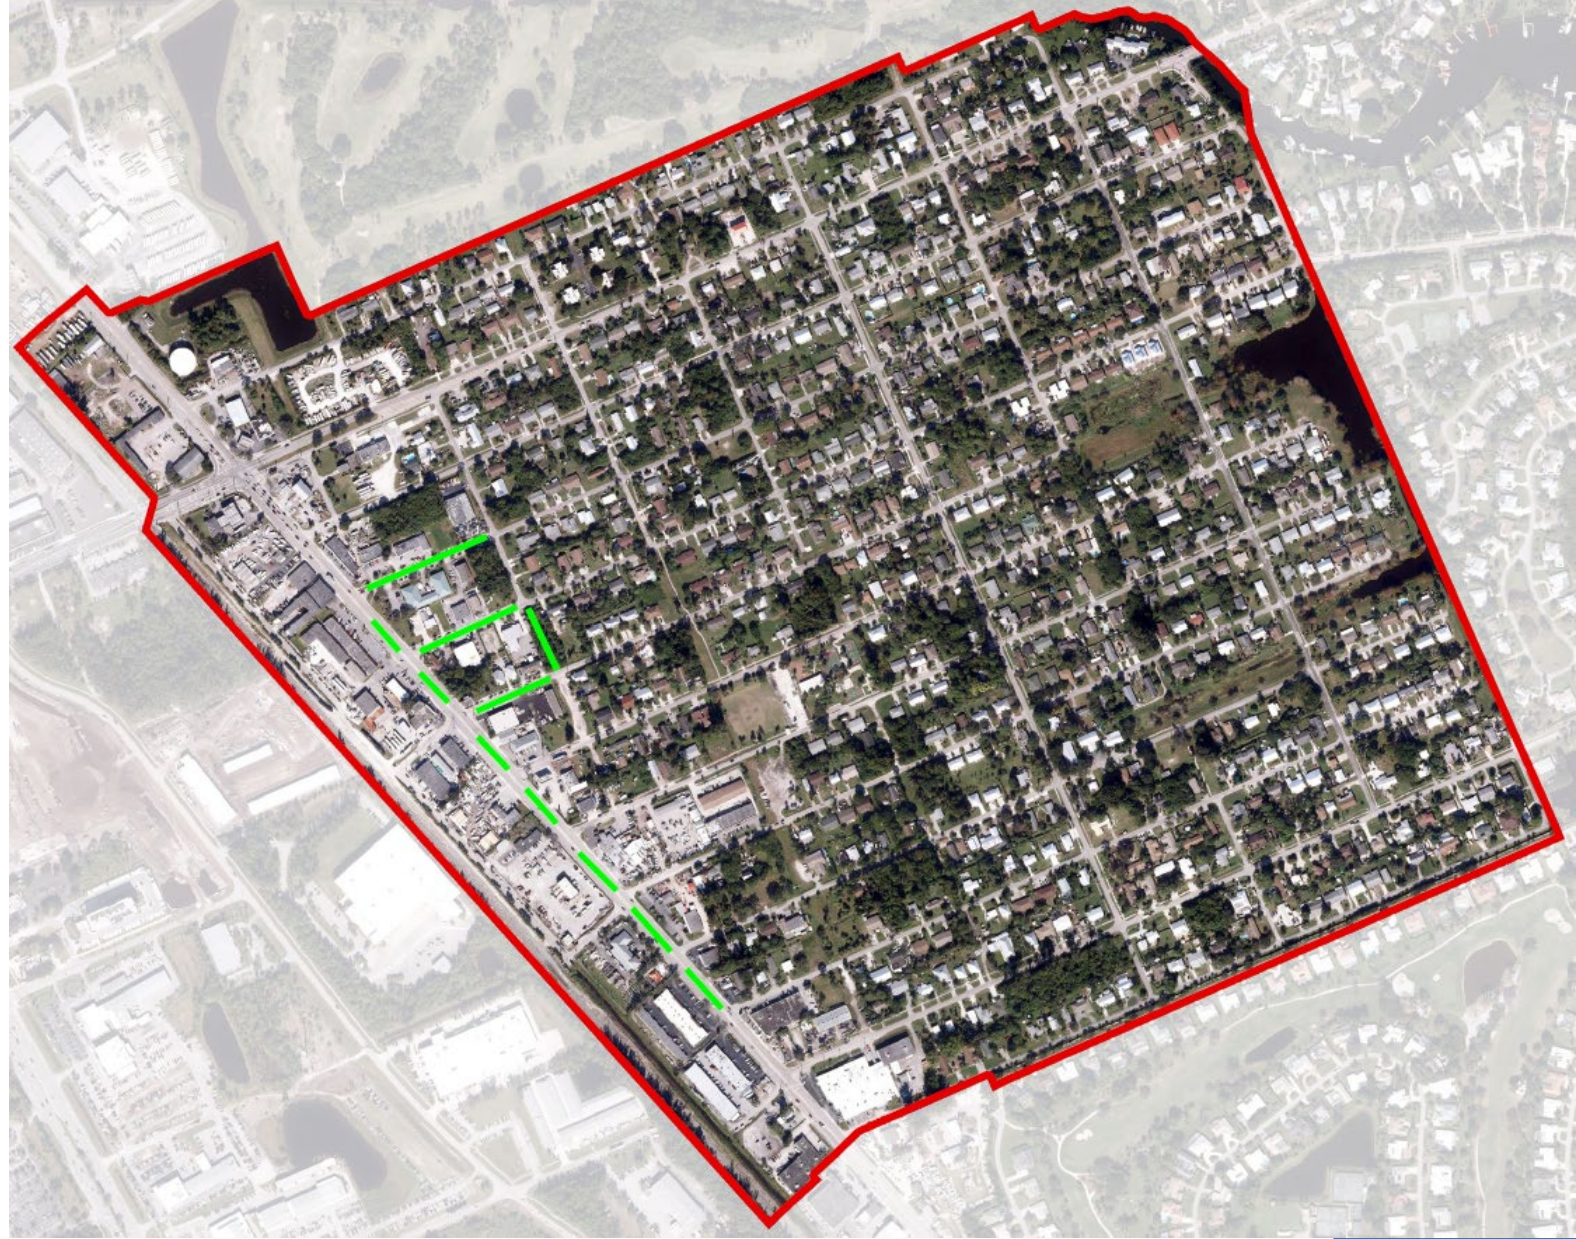

RIO

Golden Gate Landscape Vision

Dixie Highway medians
Indian St to Jefferson St

Bonita St, Clayton St, Delmar St
Dixie Hwy to Birch St

Birch Street landscaped walkway

GOLDEN GATE

HOBE SOUND

JENSEN BEACH

OLD PALM CITY

PORT SALERNO

RIO

Golden Gate Landscape Vision

Dixie Hwy between Indian St
and Jefferson St

- Establish landscaping

Bonita St, Clayton St, Delmar St

- Establish landscaping

Birch Ave between Clayton St
and Delmar St

- Landscaped walkway

Why?

Safety First

-  Blocked Visibility at Intersections & Crossings
-  Pedestrian Safety
-  Nighttime & Bad Weather Hazards
-  Crime Prevention through Environmental Design (CPTED)

OLD PALM CITY

PORT SALERNO

RIO