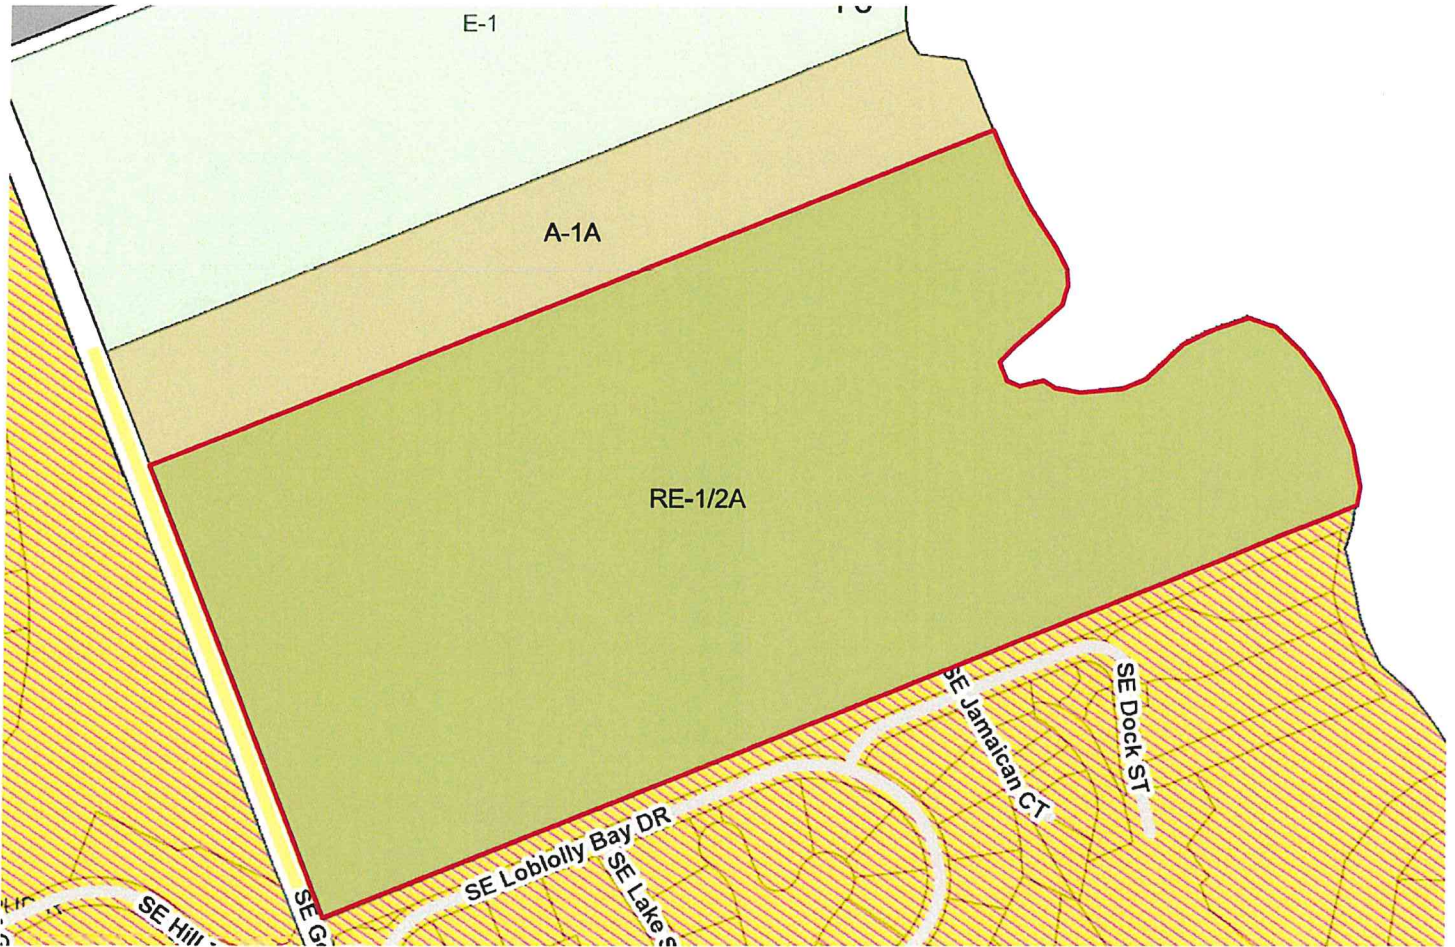

Proposed Zoning Map

Zoning Legend