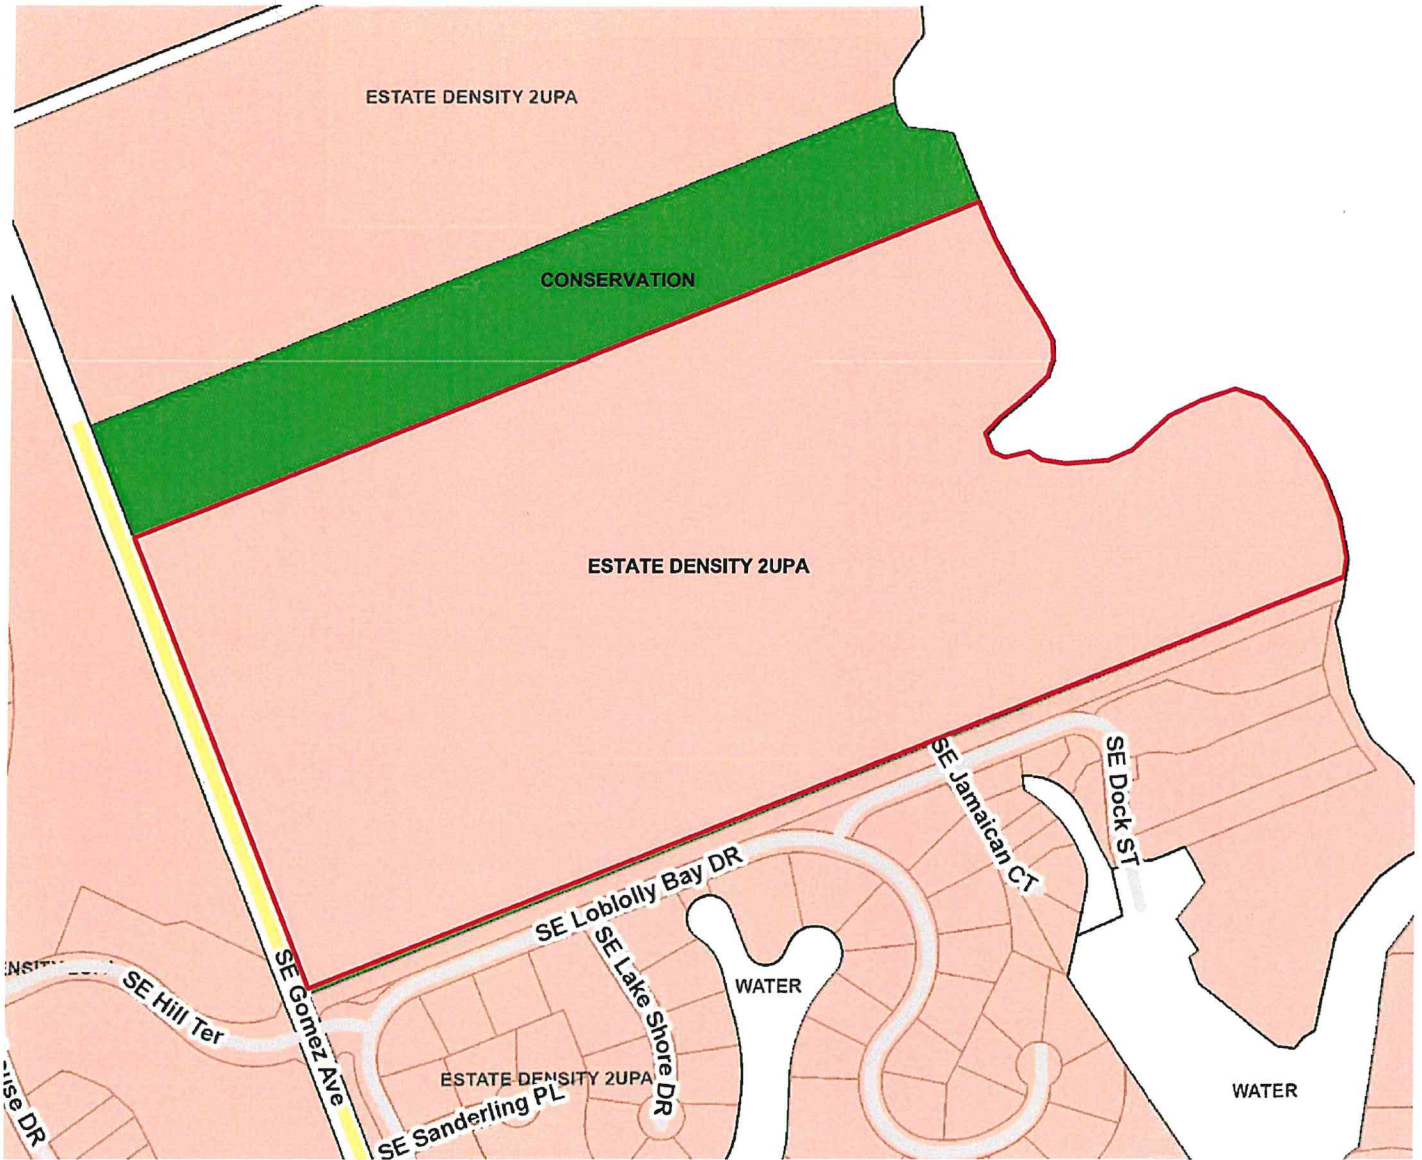

Proposed Future Land Use Map

Future Land Use Legend

Rural Density -up to 0.5 UPA	Commercial / Office / Residential
AgTEC	Commercial Waterfront
Rural Heritage -up to 0.5 UPA	Recreational
Estate Density -up to 1 UPA	Public Conservation Area
Estate Density -up to 2 UPA	General Institutional
Estate Density -up to 2 UPA	Industrial
Low Density -up to 5 UPA	Agricultural
Medium Density -up to 8 UPA	Agricultural Ranchette
High Density -up to 10 UPA	Major Power Generation Facility
Mobile Home Density -up to 8 UPA	No Data (May Include Incorporated Area)
Mixed-Use Village	
Commercial General	
Commercial Limited