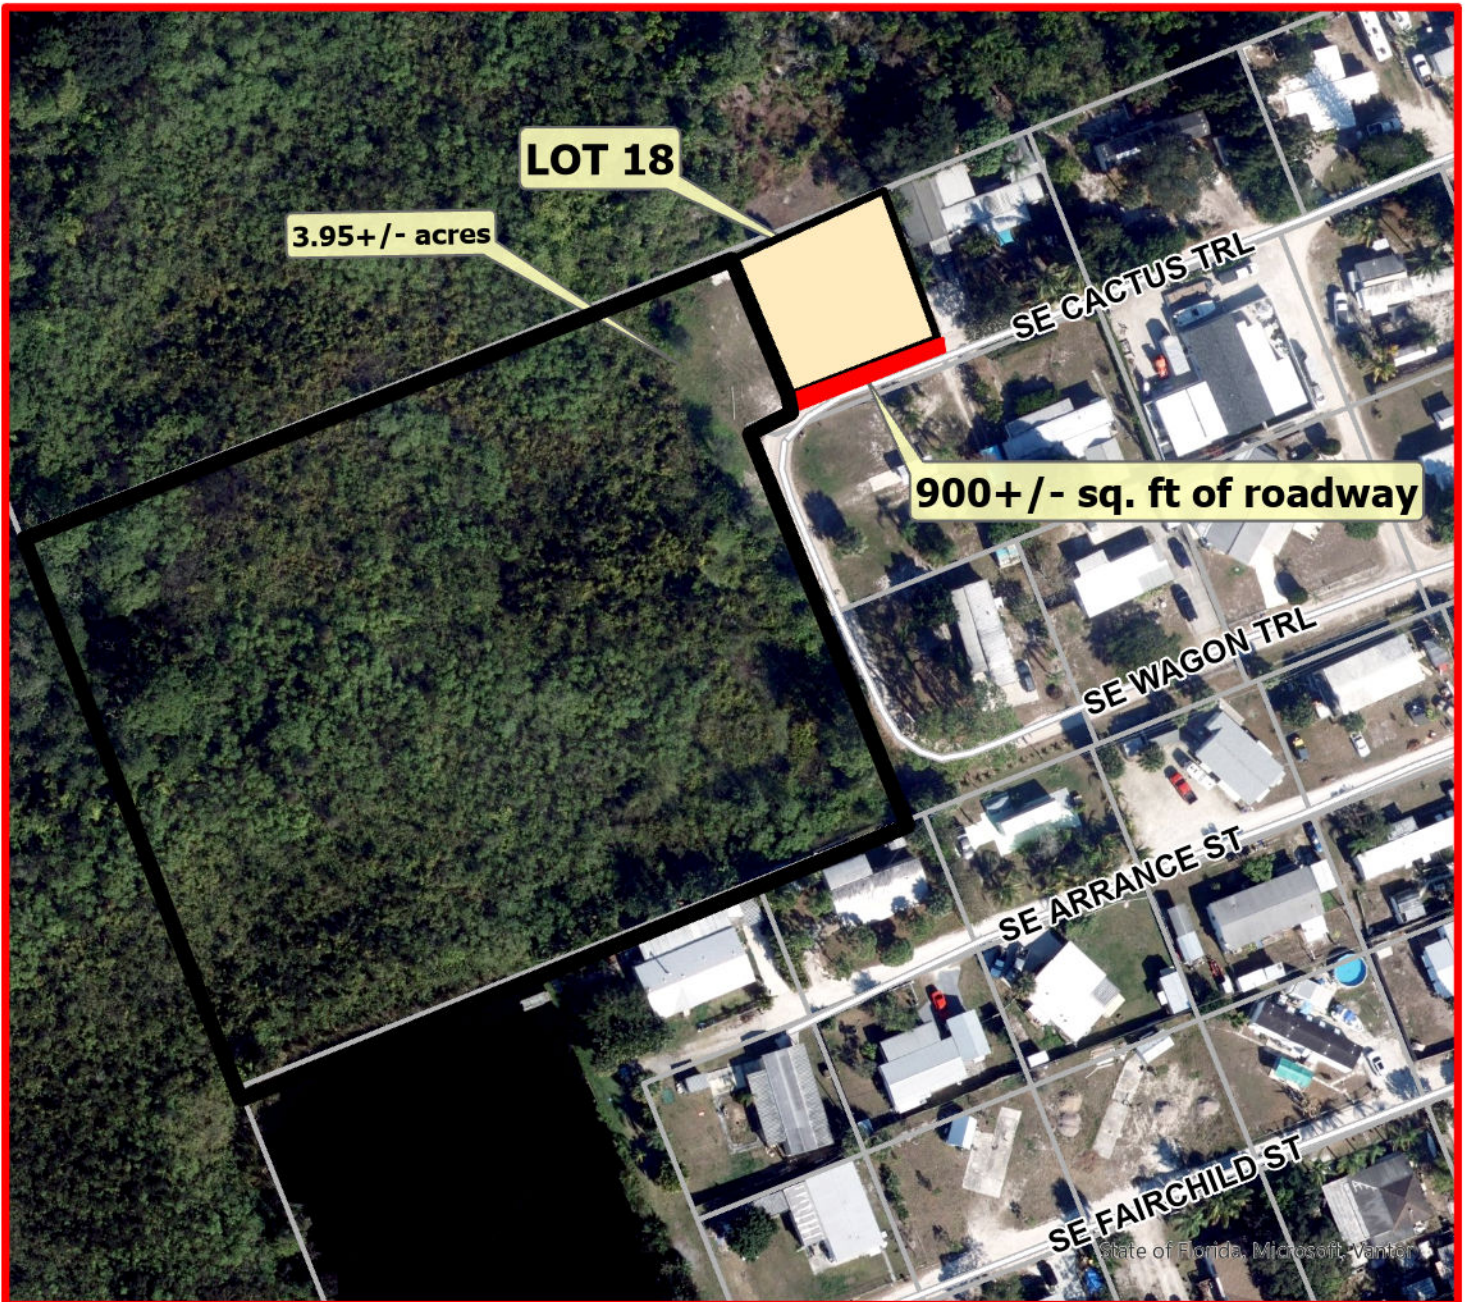

**MARTIN COUNTY
PUBLIC WORKS DEPARTMENT
REAL PROPERTY #4240**

**Location Map
SE Cactus Trail, Hobe Sound
acq. portion of private roadway
from The Rogers Revocable Trust**

**NOT TO SCALE
2026 Aerial**

State of Florida, Microsoft, Vantage